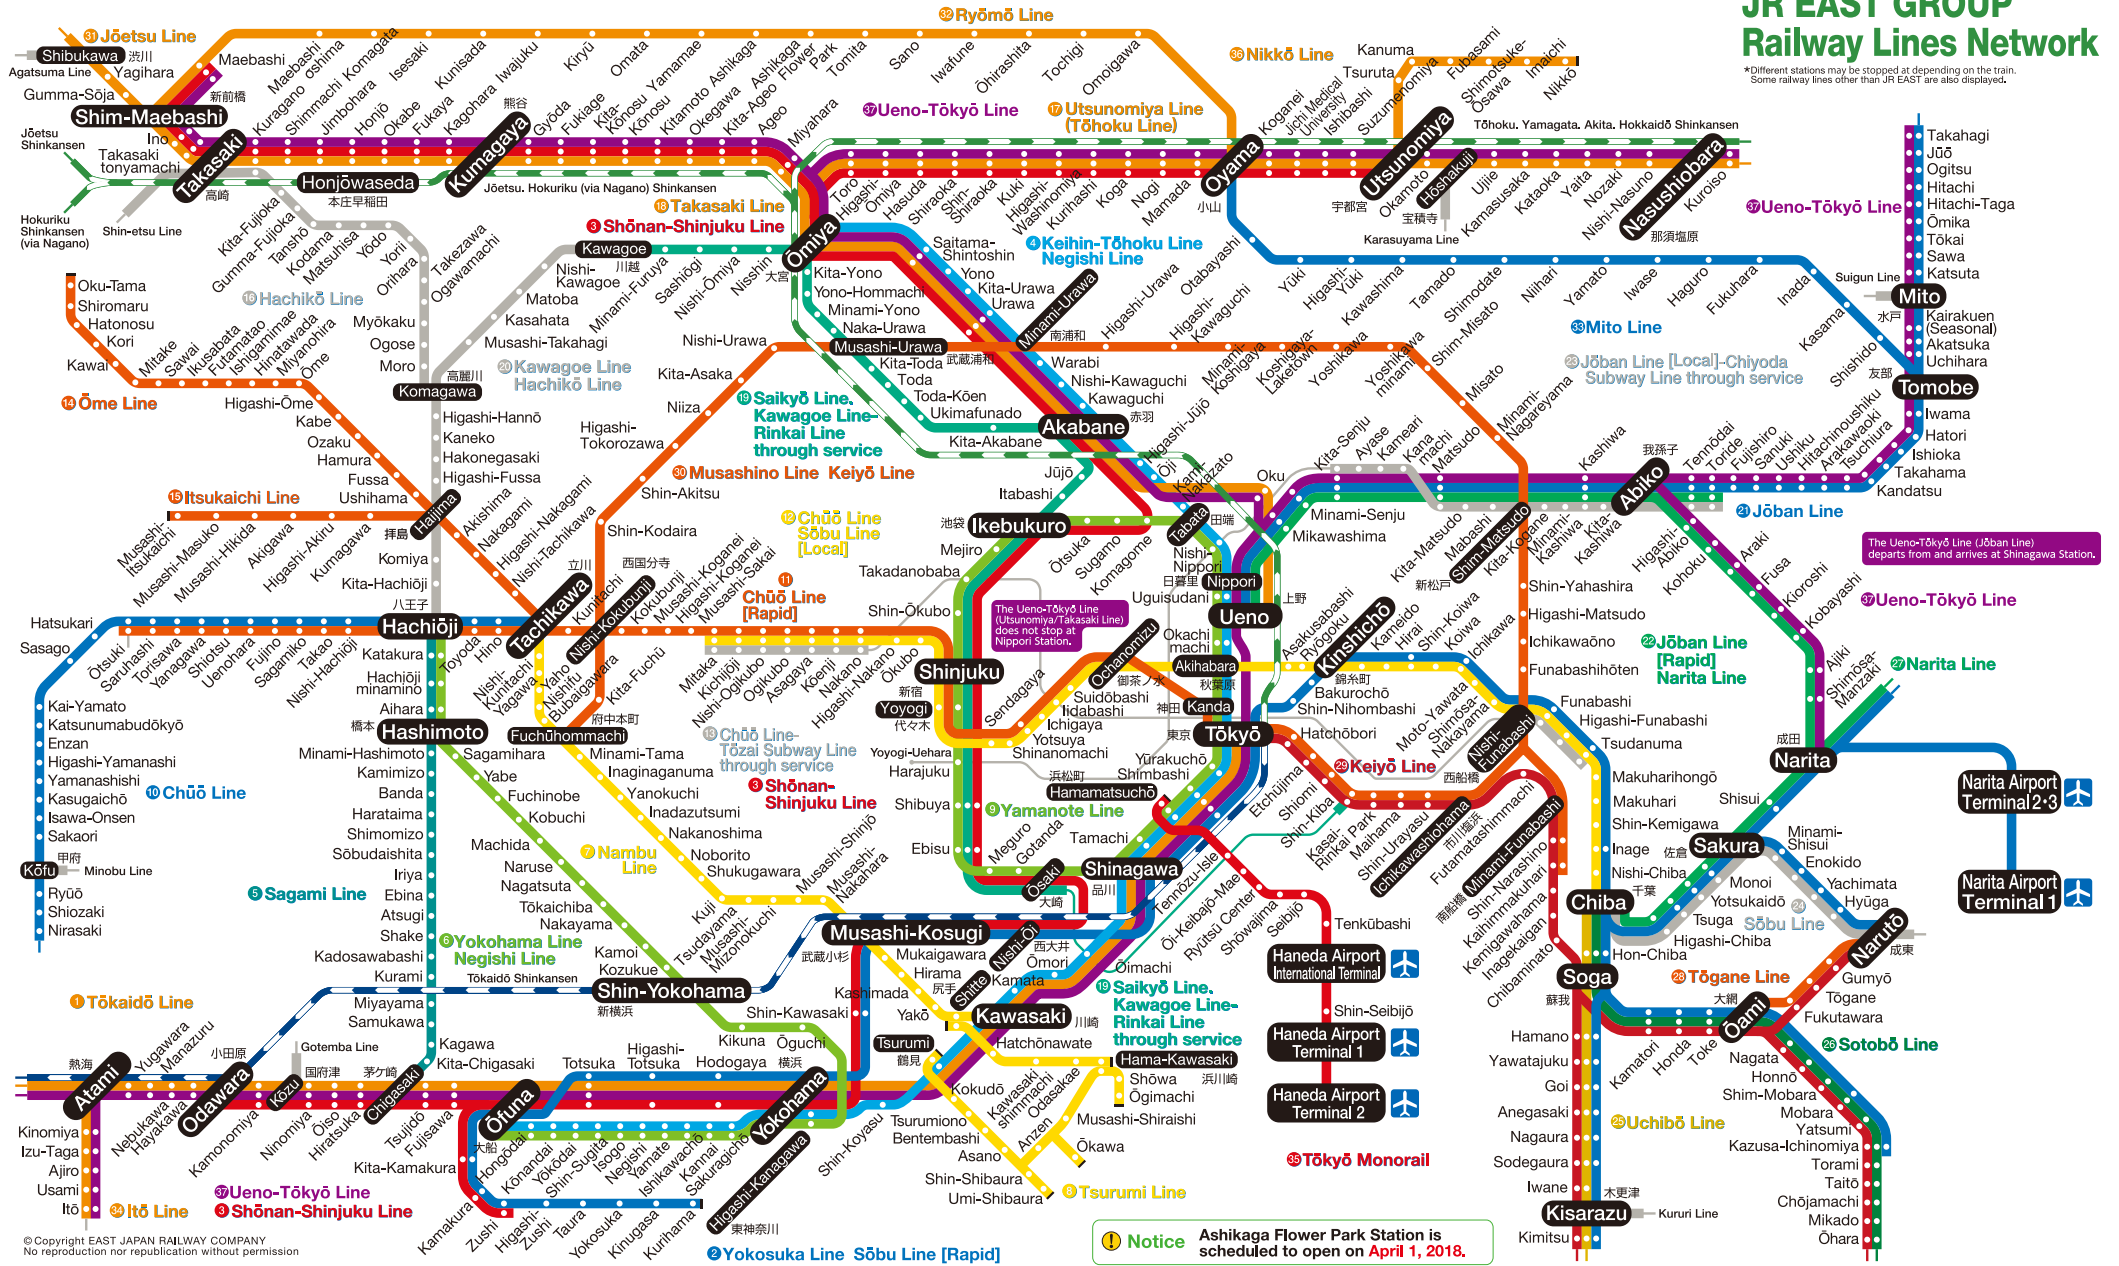

JR EAST GROUP Railway Lines Network

1 Tōkaidō Line 2 Yokosuka Line Sōbu Line [Rapid] 3 Shōnan-Shinjuku Line 4 Keihin-Tōhoku Line Negishi Line 5 Sagami Line 6 Yokohama Line Negishi Line 7 Nambu Line 8 Tsurumi Line	9 Yamanote Line 10 Chūō Line 11 Chūō Line [Rapid] 12 Chūō Line Sōbu Line [Local] 13 Chūō Line-Tōzai Subway Line through service 14 Ōme Line 15 Itsukaichi Line 16 Hachikō Line	17 Utsunomiya Line (Tōhoku Line) 18 Takasaki Line 19 Saikyō Line, Kawagoe Line-Rinkai Line through service 20 Kawagoe Line Hachikō Line 21 Jōban Line 22 Jōban Line [Rapid] Narita Line 23 Jōban Line [Local]-Chiyoda Subway Line through service	24 Sōbu Line 25 Uchibō Line 26 Sotobō Line 27 Narita Line 28 Tōgane Line 29 Keiyō Line 30 Musashino Line Keiyō Line 31 Jōetsu Line	32 Ryōmō Line 33 Mito Line 34 Itō Line 35 Tōkyō Monorail 36 Nikkō Line 37 Ueno-Tōkyō Line